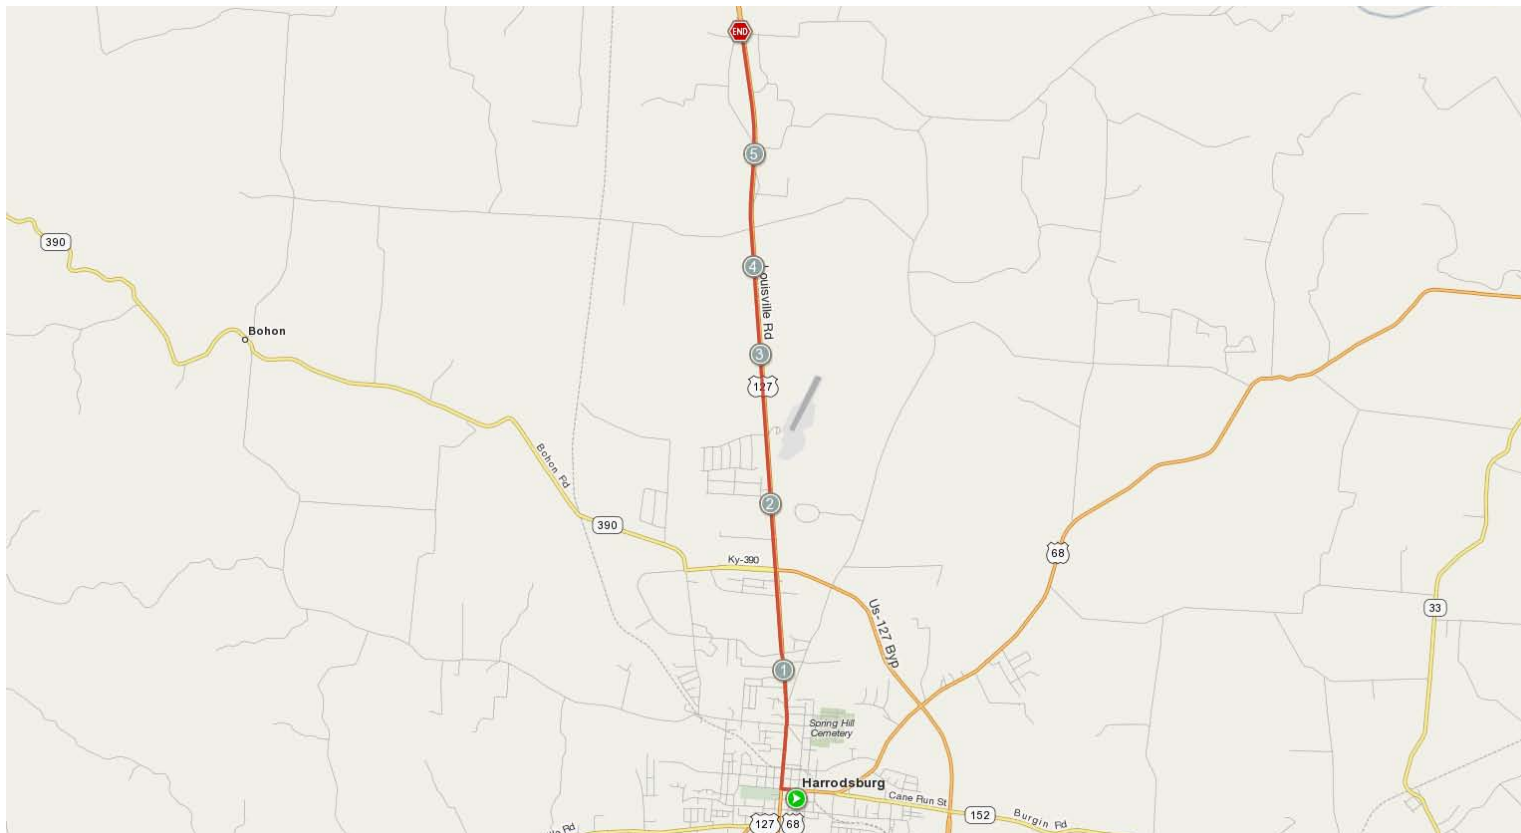

6.0 Miles - Harrodsburg to McAfee

Leg 21 (M)

Description: After a two quick turns to exit town, this leg is easy to follow as it runs north on a rolling US 127.

0.0 mi. - Exit down a hill and turn left on US 68 / Lexington St and then right on US 127

1.9 mi. - Continue north on US 127 through US 127 Bypass / KY 390 intersection

6.0 mi. - Exchange point is at the Kountry Kupboard Market