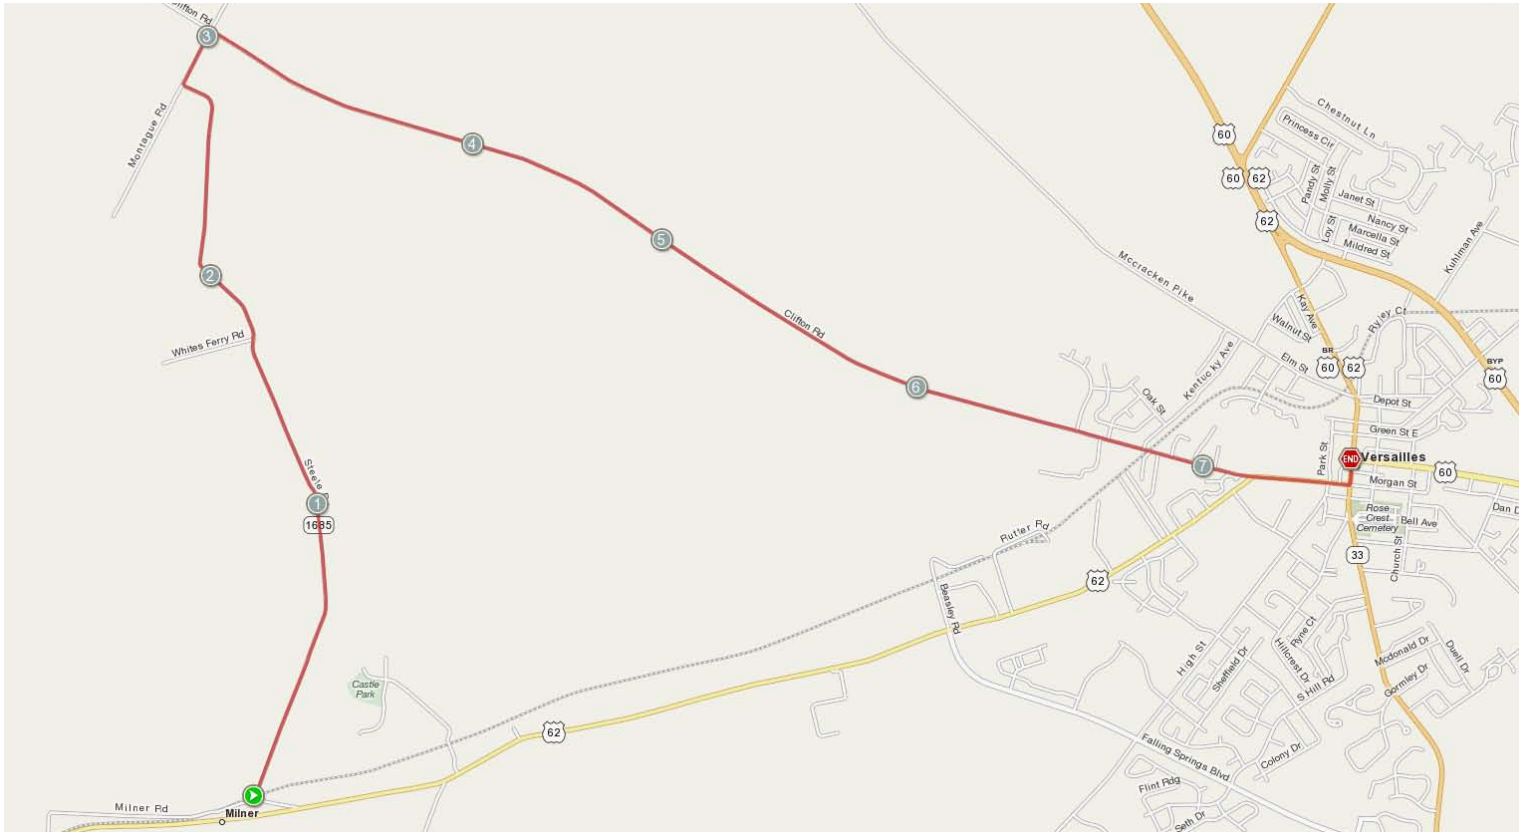

7.8 Miles - This ain't France, this is "Ver-sales"

Leg 28 (D)

Description: Entire leg is gem; the roads are narrow, but the beautiful scenery of horse country is a delight!

0.0 mi. - Exit exchange on KY 1685 / Steele Rd heading away from US 62 and into the heart of Horse Country

3.1 mi. - Turn right on KY 1964 / Clifton Road

6.7 mi. - Enter residential area of Versailles

7.2mi. - Continue straight as road merges into US 62 / Rose Hill Ave

7.7 mi. - To reach exchange zone, turn left on Main Street. Exchange sits at the courthouse.