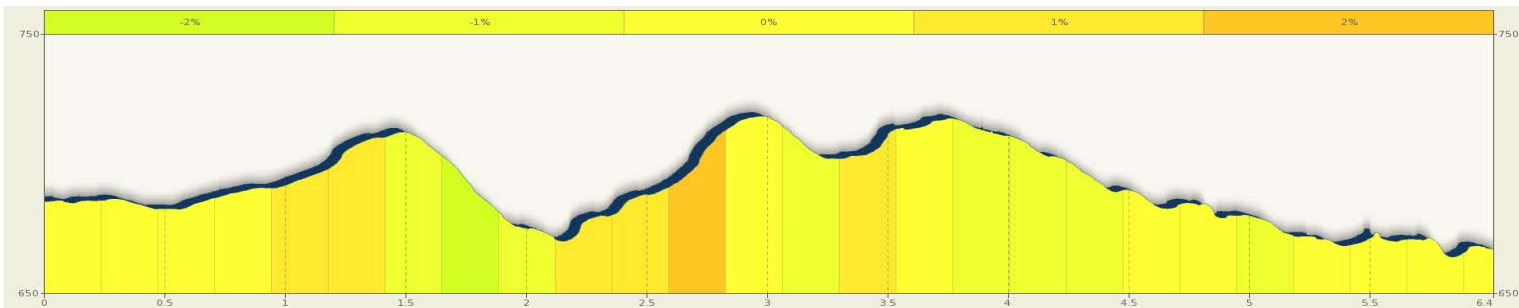

6.2 Miles - Samuels Loop

Leg 2 (M)

Description: The early part of this leg keeps you on country roads, before you finish the run on the shoulder of a state highway.

0.3 mi. - Take a right and a quick left

0.9 mi. - Follow road around curve to right as you approach 1 mile

1.0 mi. - Take a left on KY 3207

2.1 mi. - Follow KY 3207 (Samuels Rd.) for roughly a mile. Stay right at intersection with KY 509 and continue on KY 509 (Samuels Loop) to KY 245.

2.7 mi. - Turn left on KY 245 and follow for 3 miles

3.8 mi. - Pass Flaget Memorial Hospital

6.1 mi. - Turn right on KY 1430. With the aid of race officials and traffic signal, be prepared to cross KY 245 to reach exchange

6.2 mi. - Exchange at Park n' Ride lot