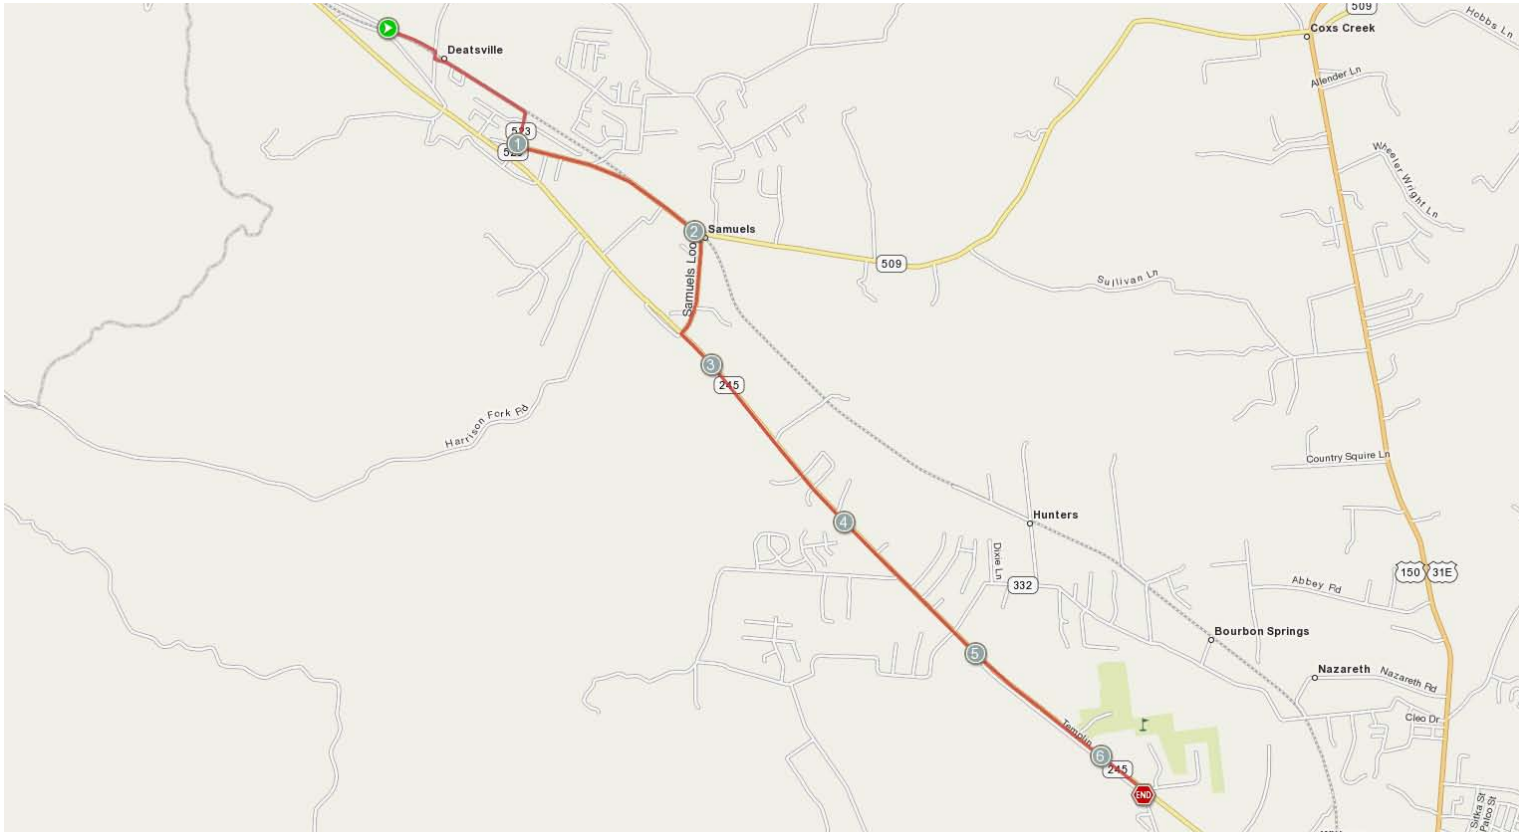

6.2 Miles - Samuels Loop

Leg 2 (M)

Description: The early part of this leg keeps you on country roads, before you finish the run on the shoulder of a state highway.

0.3 mi. - Take a right and a quick left

0.9 mi. - Follow road around curve to right as you approach 1 mile

1.0 mi. - Take a left on KY 3207

2.1 mi. - Follow KY 3207 (Samuels Rd.) for roughly a mile. Stay right at intersection with KY 509 and continue on KY 509 (Samuels Loop) to KY 245.

2.7 mi. - Turn left on KY 245 and follow for 3 miles

3.8 mi. - Pass Flaget Memorial Hospital

6.1 mi. - Turn right on KY 1430. With the aid of race officials and traffic signal, be prepared to cross KY 245 to reach exchange

6.2 mi. - Exchange at Park n' Ride lot