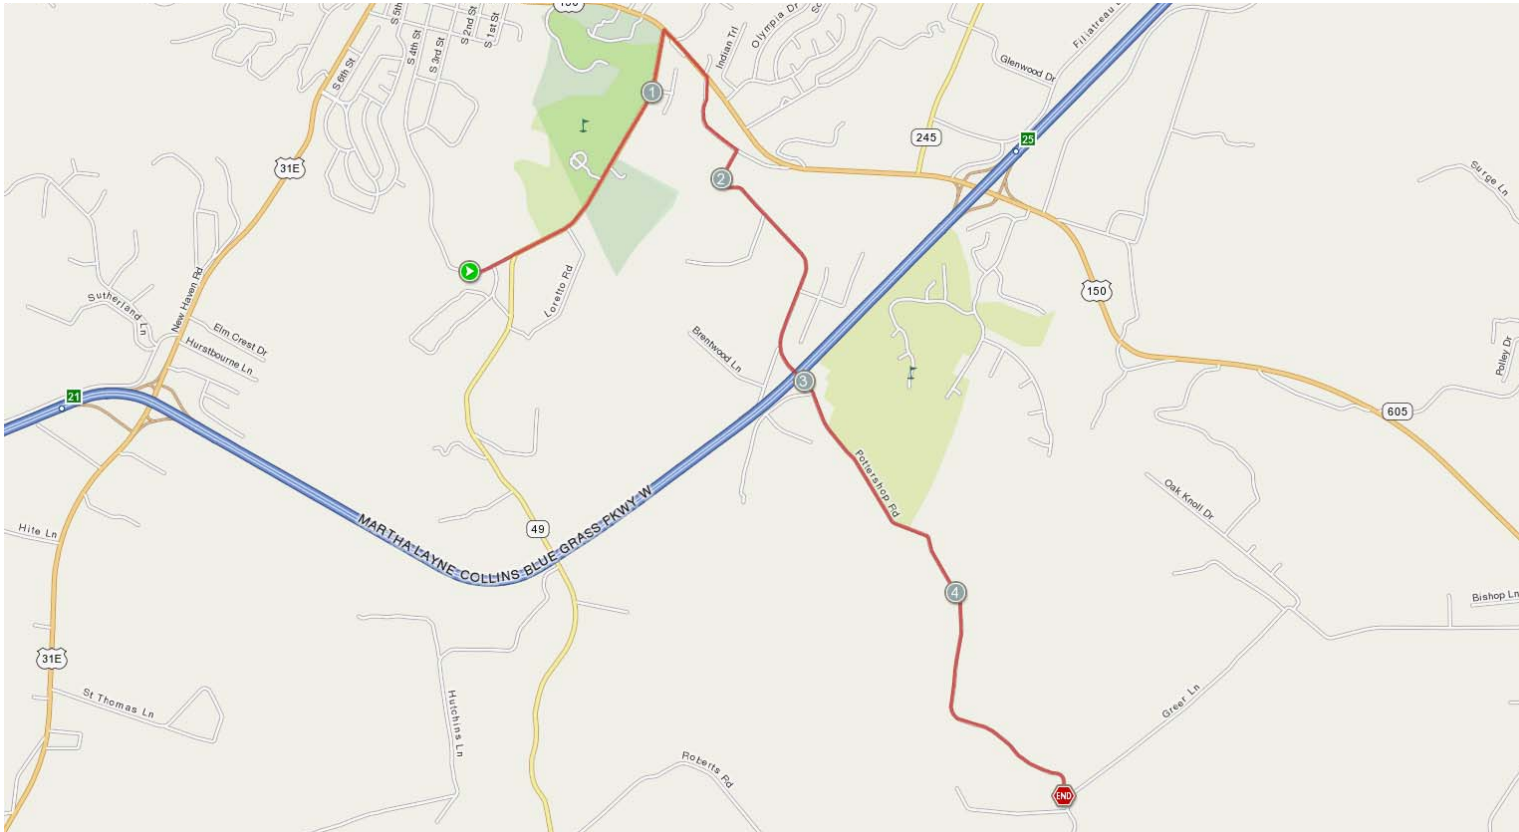

## 5.2 Miles - Little Pottershop of Horrors!

## Leg 4 (D)

**Description:** After a hairy start, most of this leg is run on thin country roads.

**0.0 mi.** - Exit distillery and continue straight onto KY-49 / Loretto Rd / Parkview Ave

**1.3 mi.** - Turn right at Springfield Rd / E Stephen Foster Ave / US-150

**SPECIAL NOTE:** Carefully cross and run with traffic for this short distance

**1.4 mi.** - Slight right at Pottershop Loop Rd (first right)

**1.8 mi.** - Turn right at Pottershop Rd

**2.9 mi.** - Cross under Blue Grass Parkway.

**5.2 mi.** - Exchange zone at Greer Lane