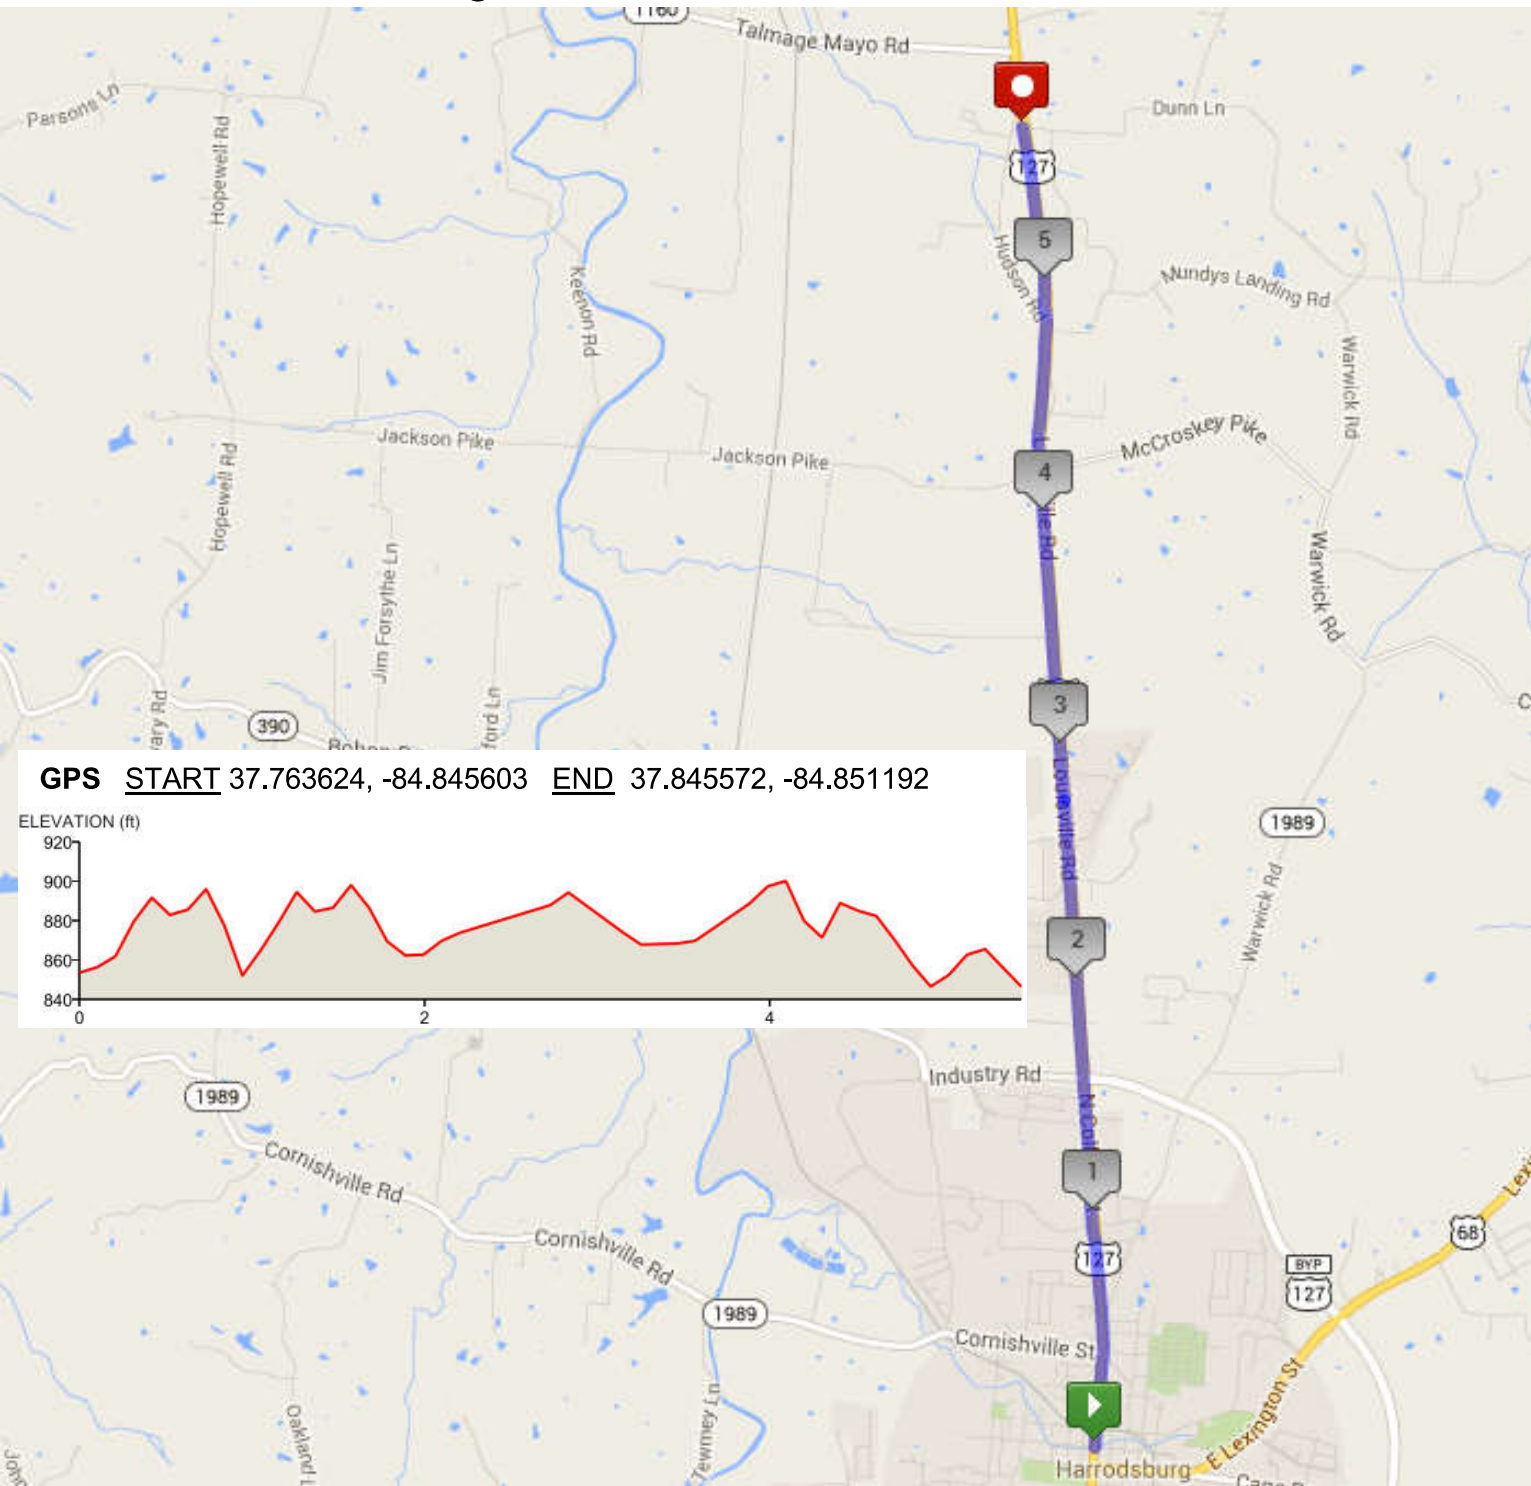

5.7 Miles - Harrodsburg to McAfee

Leg 20 (M)

Keeping it simple for you in the wee hours of the night/morning. Straight up US-127.

- 0.0 mi.** - Cross the RR tracks to continue your team's journey north
- 1.6 mi.** - Continue north on US-127 through US-127 Bypass / KY-390 intersection
- 5.7 mi.** - Exchange point is at the Kountry Kupboard Market

VANS - You will be instructed to enter the parking area near the runners' exchange and park on one side ONLY of the street. The road is one-way traffic only. For the safety of the runners, you will exit this parking area by following this road in the same one-way fashion until you meet US-127 again. Turn left to rejoin the race course.

GPS START 37.763624, -84.845603 END 37.845572, -84.851192