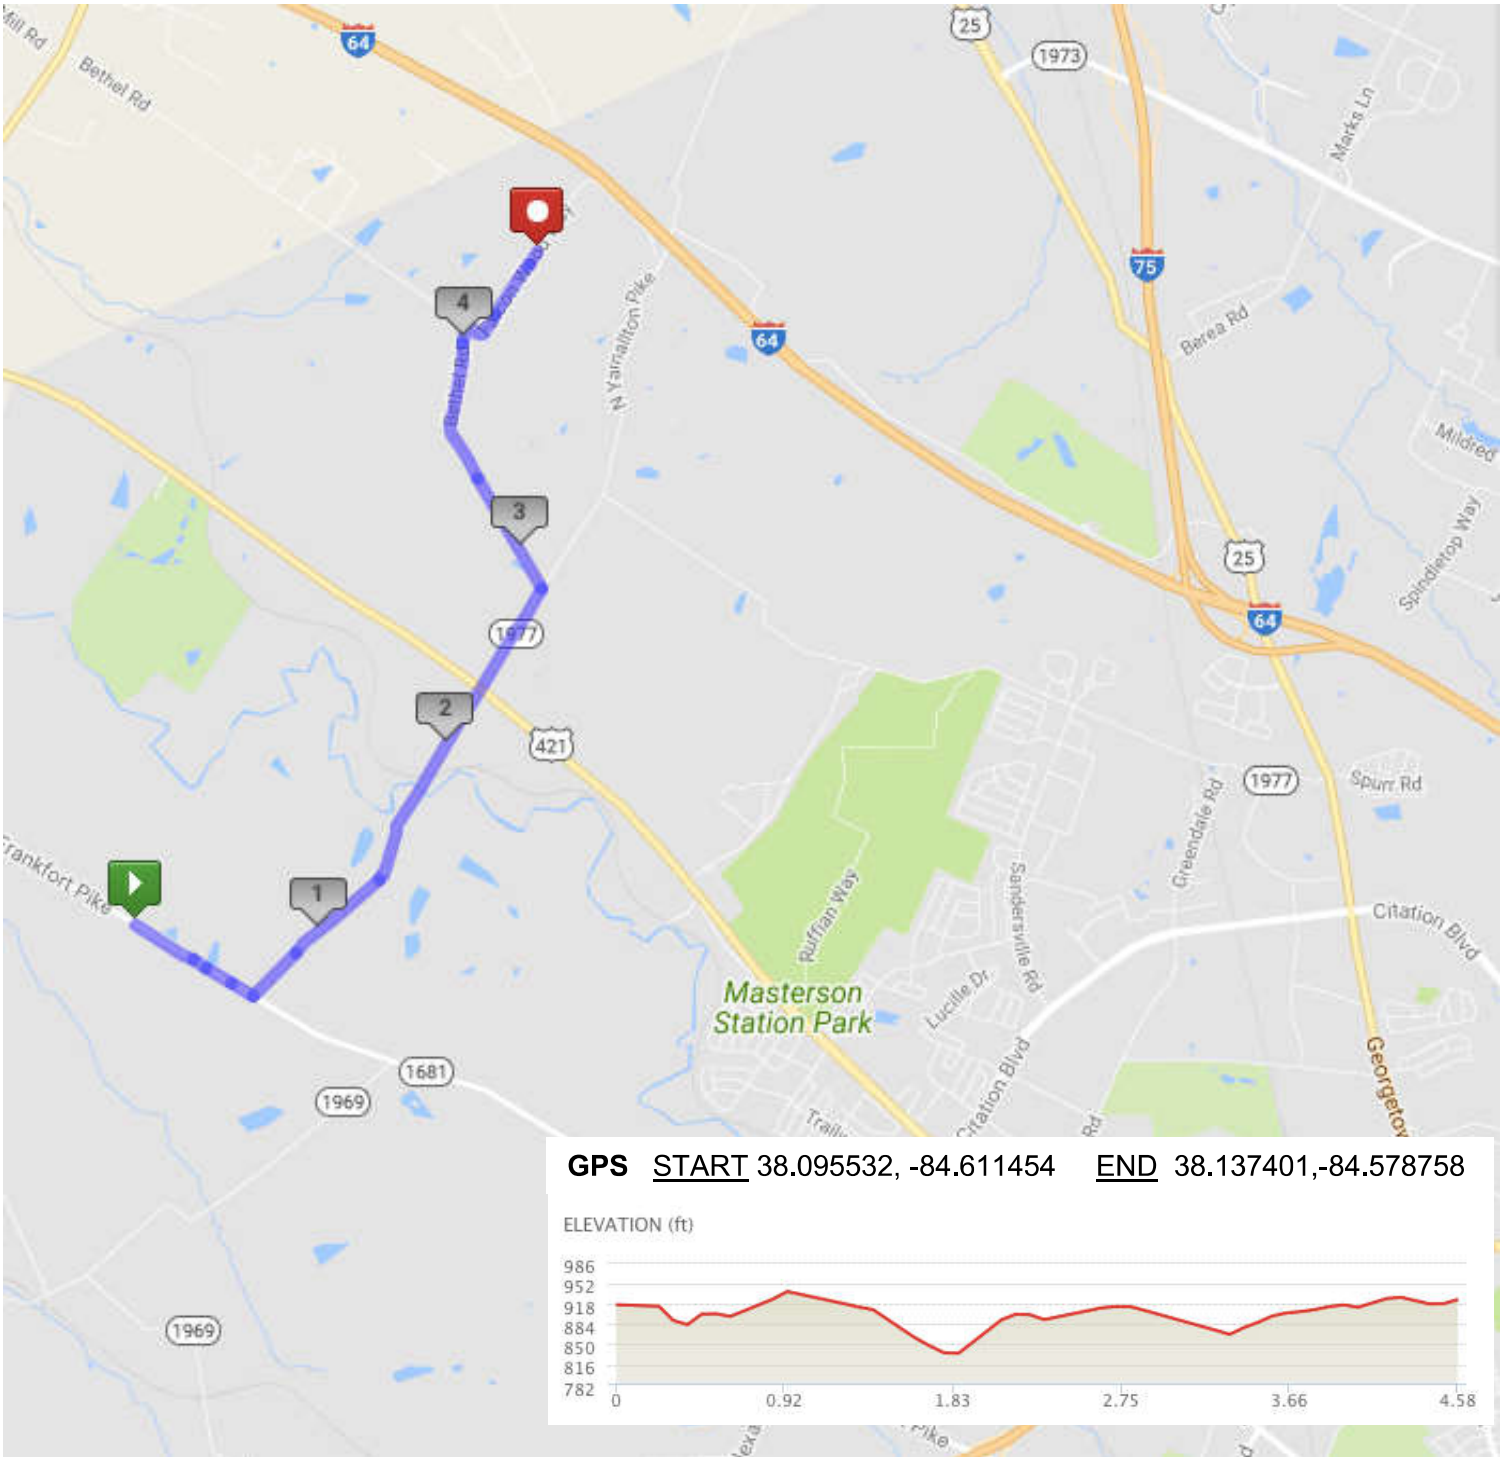

4.6 Miles – Yarnallton Y'all

Leg 33 (M)

- 0.0 mi.** - Leave Headley-Whiney Museum – keep straight on Old Frankfort Pike
 - 0.6 mi.** - Turn Left on South Yarnallton Pike
 - 1.8 mi.** - Cross bridge over Town Branch (yes, *THAT* Town Branch) and keep straight over railroad tracks
 - 2.3 mi.** - CAREFULLY cross US-421 (Leestown Rd) and keep going straight on North Yarnallton Pike
 - 2.8 mi.** - Turn left onto Bethel Road
 - 4.1 mi.** - Turn right on Falcon Wood Way. Do NOT follow Bethel Road, which makes a hard left
 - 4.3 mi.** - Falcon Wood Way curves 90 degrees left
 - 4.6 mi.** – Exchange on Falcon Wood Way
- VANS** - Must turn left at 2.8 miles (Bethel Road) and then immediate right into horse farm to access parking area.